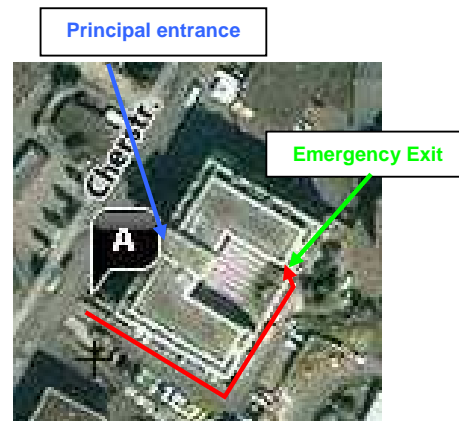

LOCATION:

The entry for the Classroom is on the backside of the Cherstrasse 4 building. Please walk on the west/south side of the building (upper deck parking lots) along and find the red entry door.

Enter the building and step up to the 1st Floor, where you will find a door labeled Classroom Zimex.